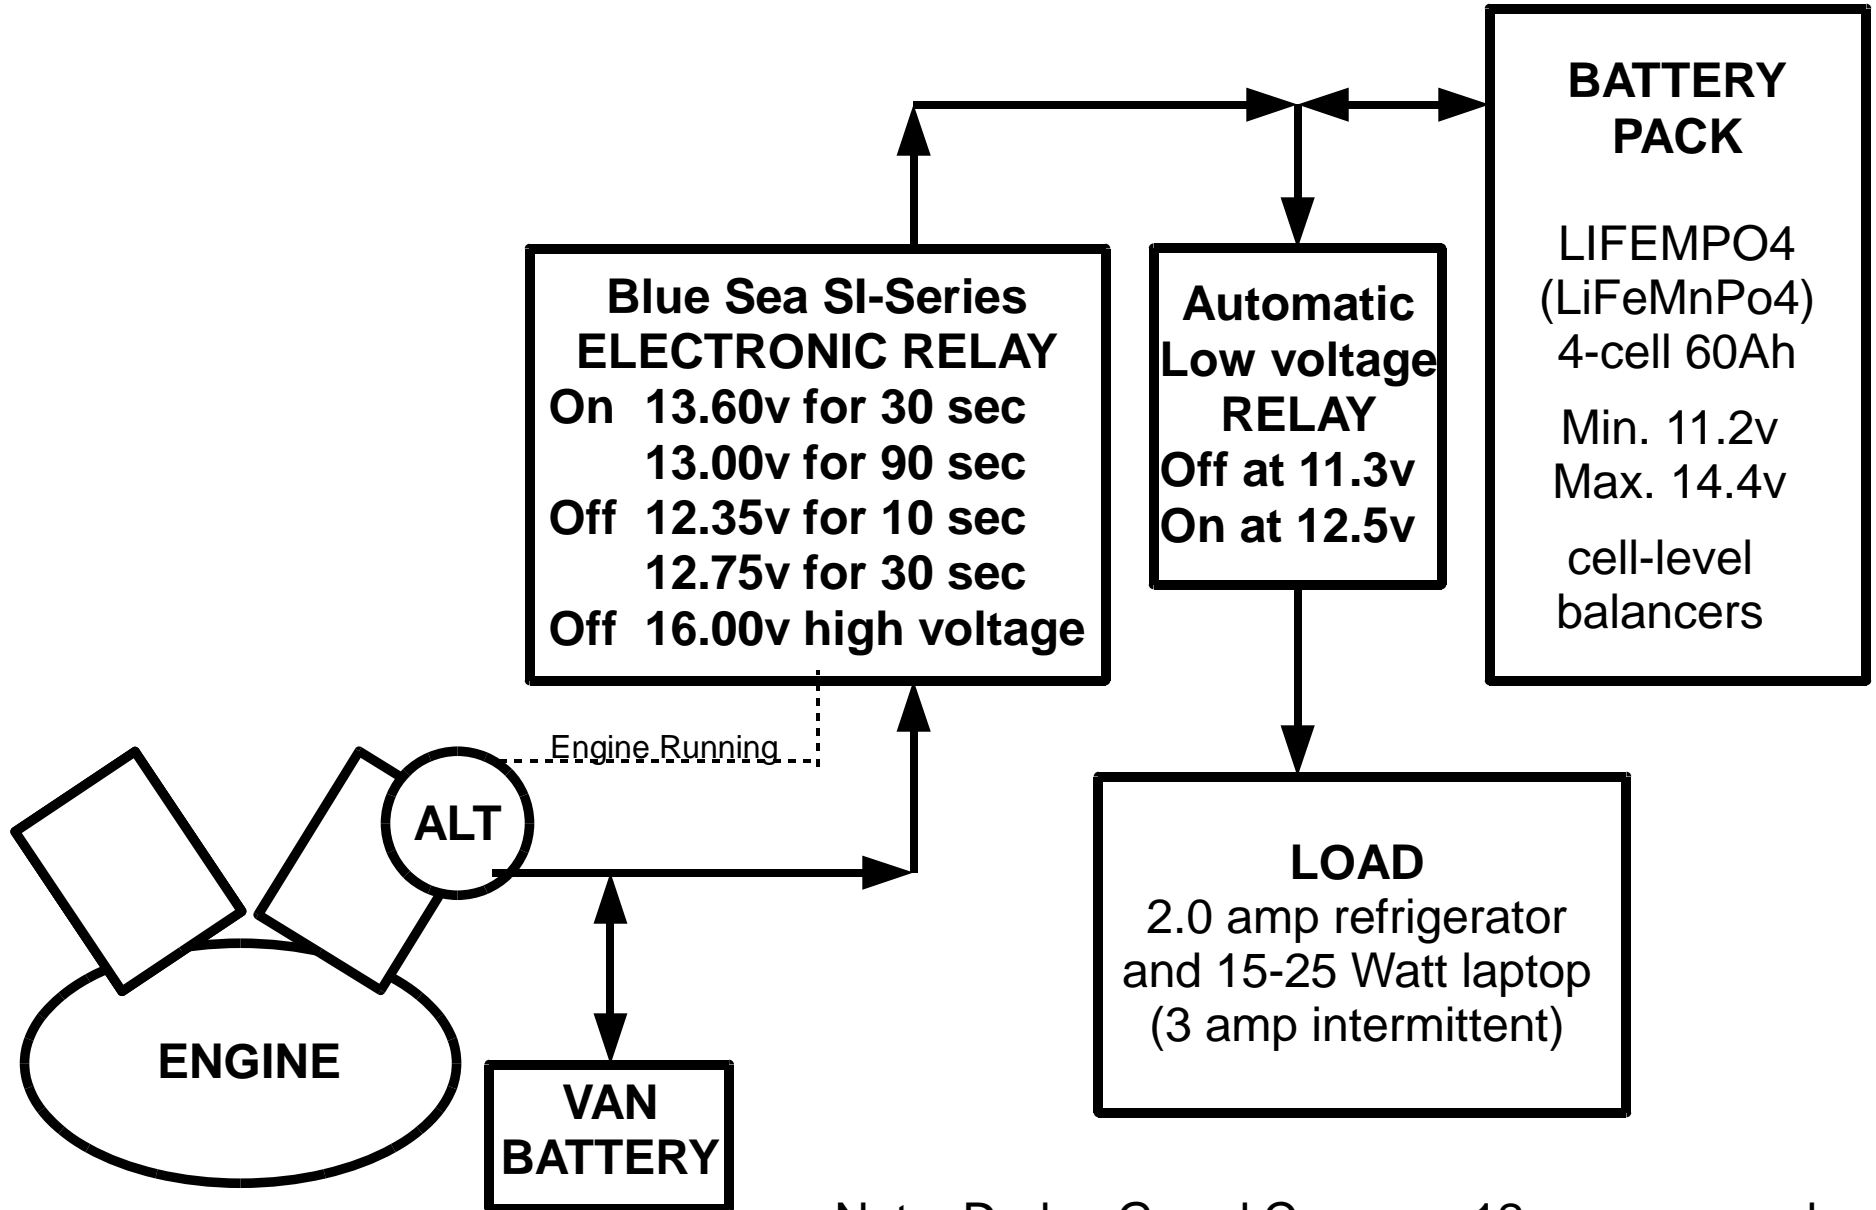

AUXILIARY POWER PLAN NO SOLAR

arizonalouk kiteboarder.com/van.html

Louis Self, Phoenix, AZ

Note: Dodge Grand Caravan; 12v neg. ground; drive about 5 miles a day; 30-35 deg. latitude