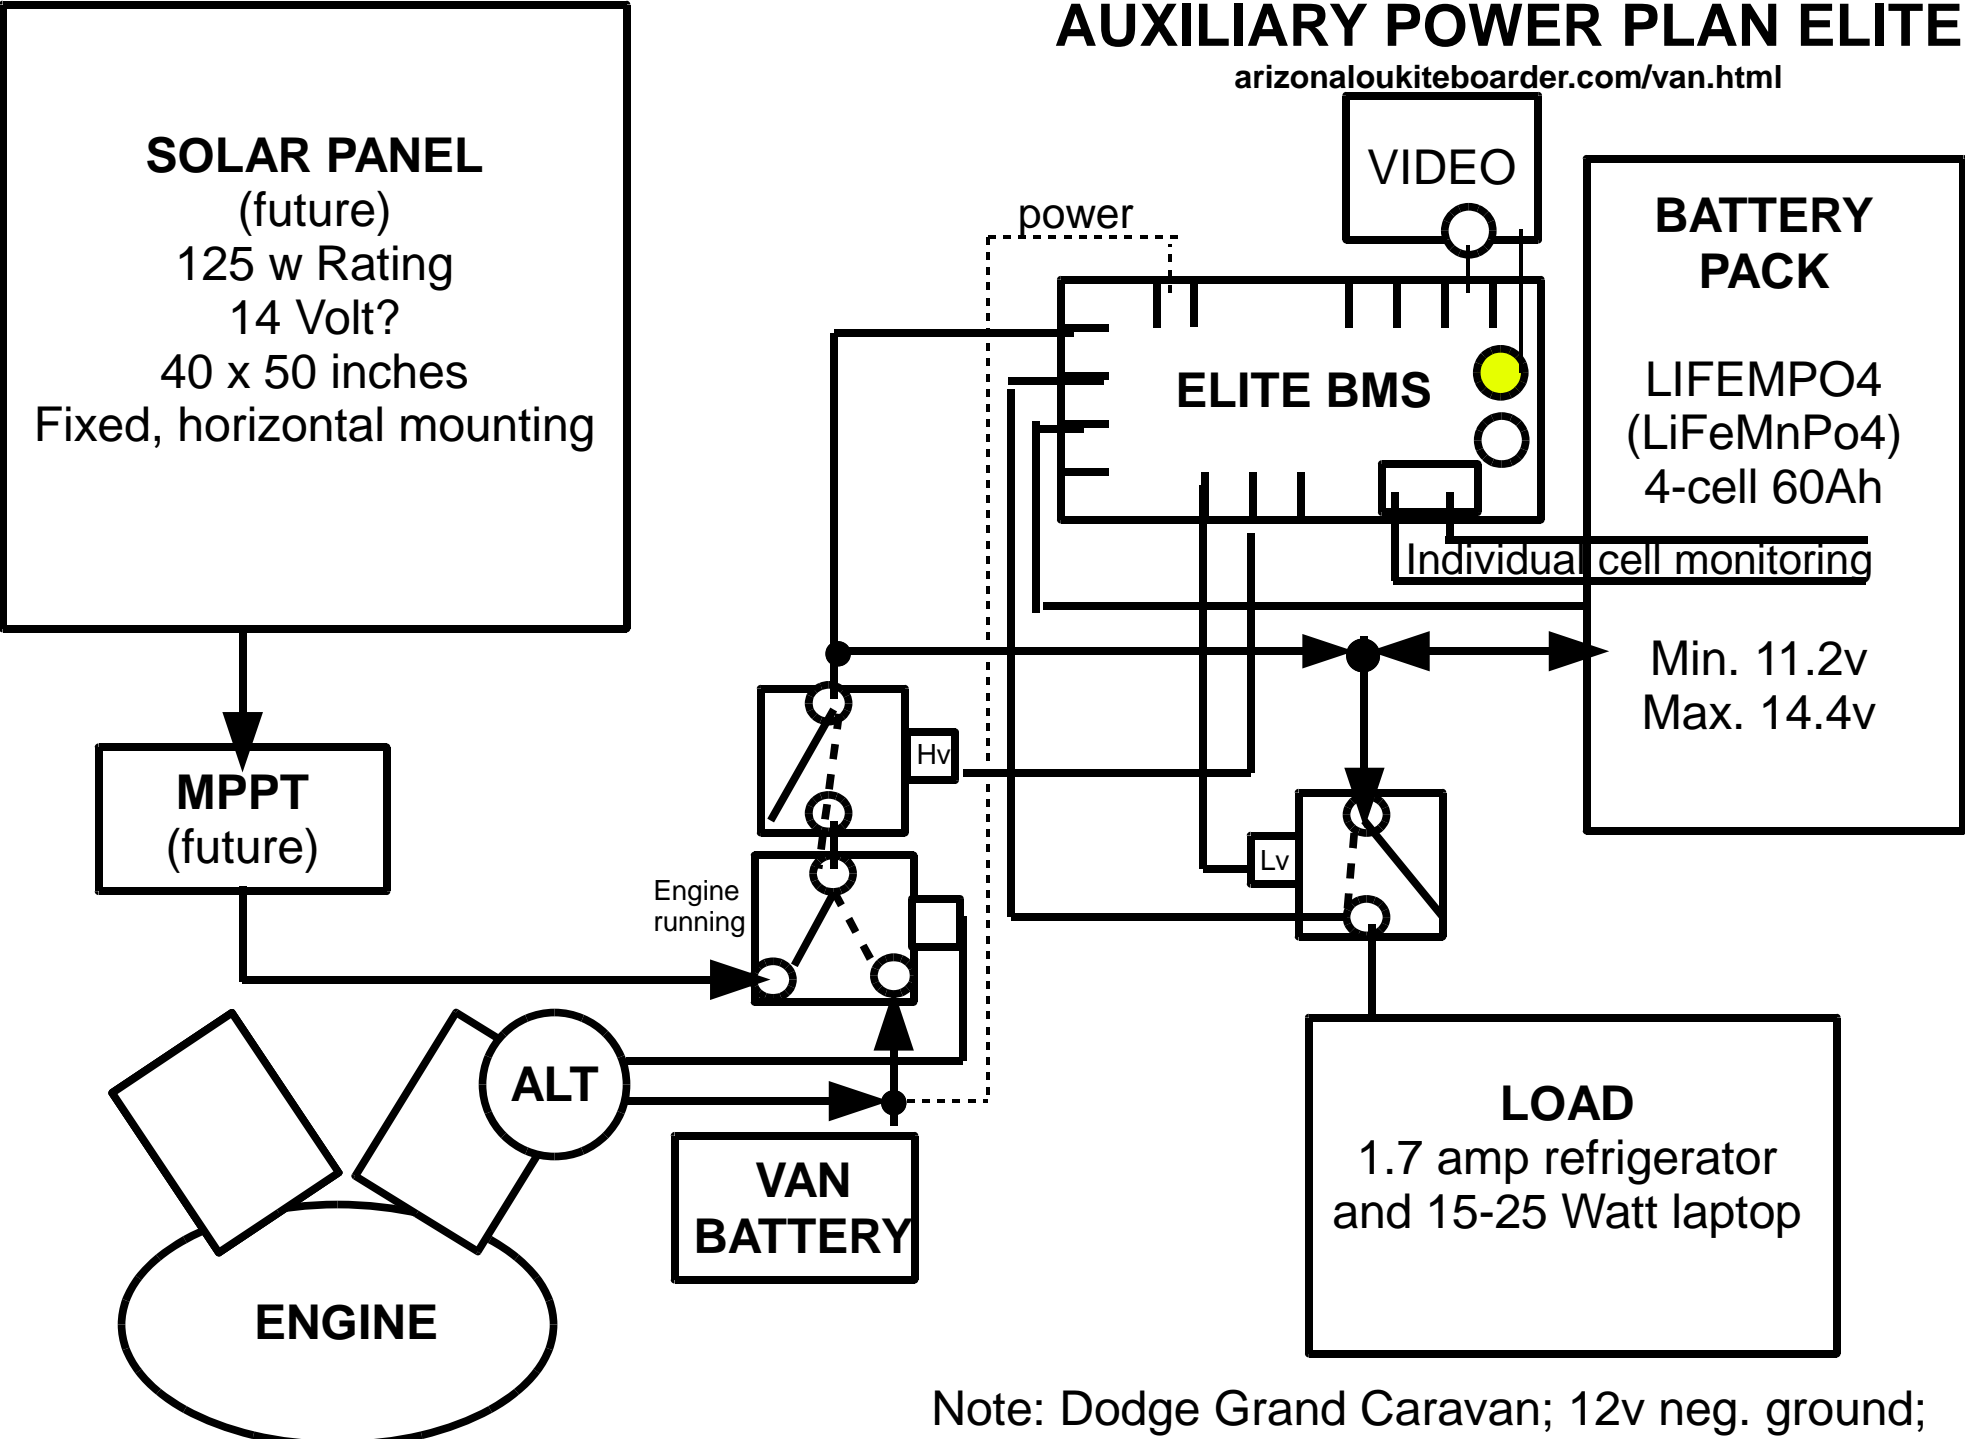

AUXILIARY POWER PLAN ELITE

arizonalouk kiteboarder.com/van.html

Louis Self, Phoenix, AZ

Note: Dodge Grand Caravan; 12v neg. ground;
drive about 5 miles a day; 30-35 deg. latitude