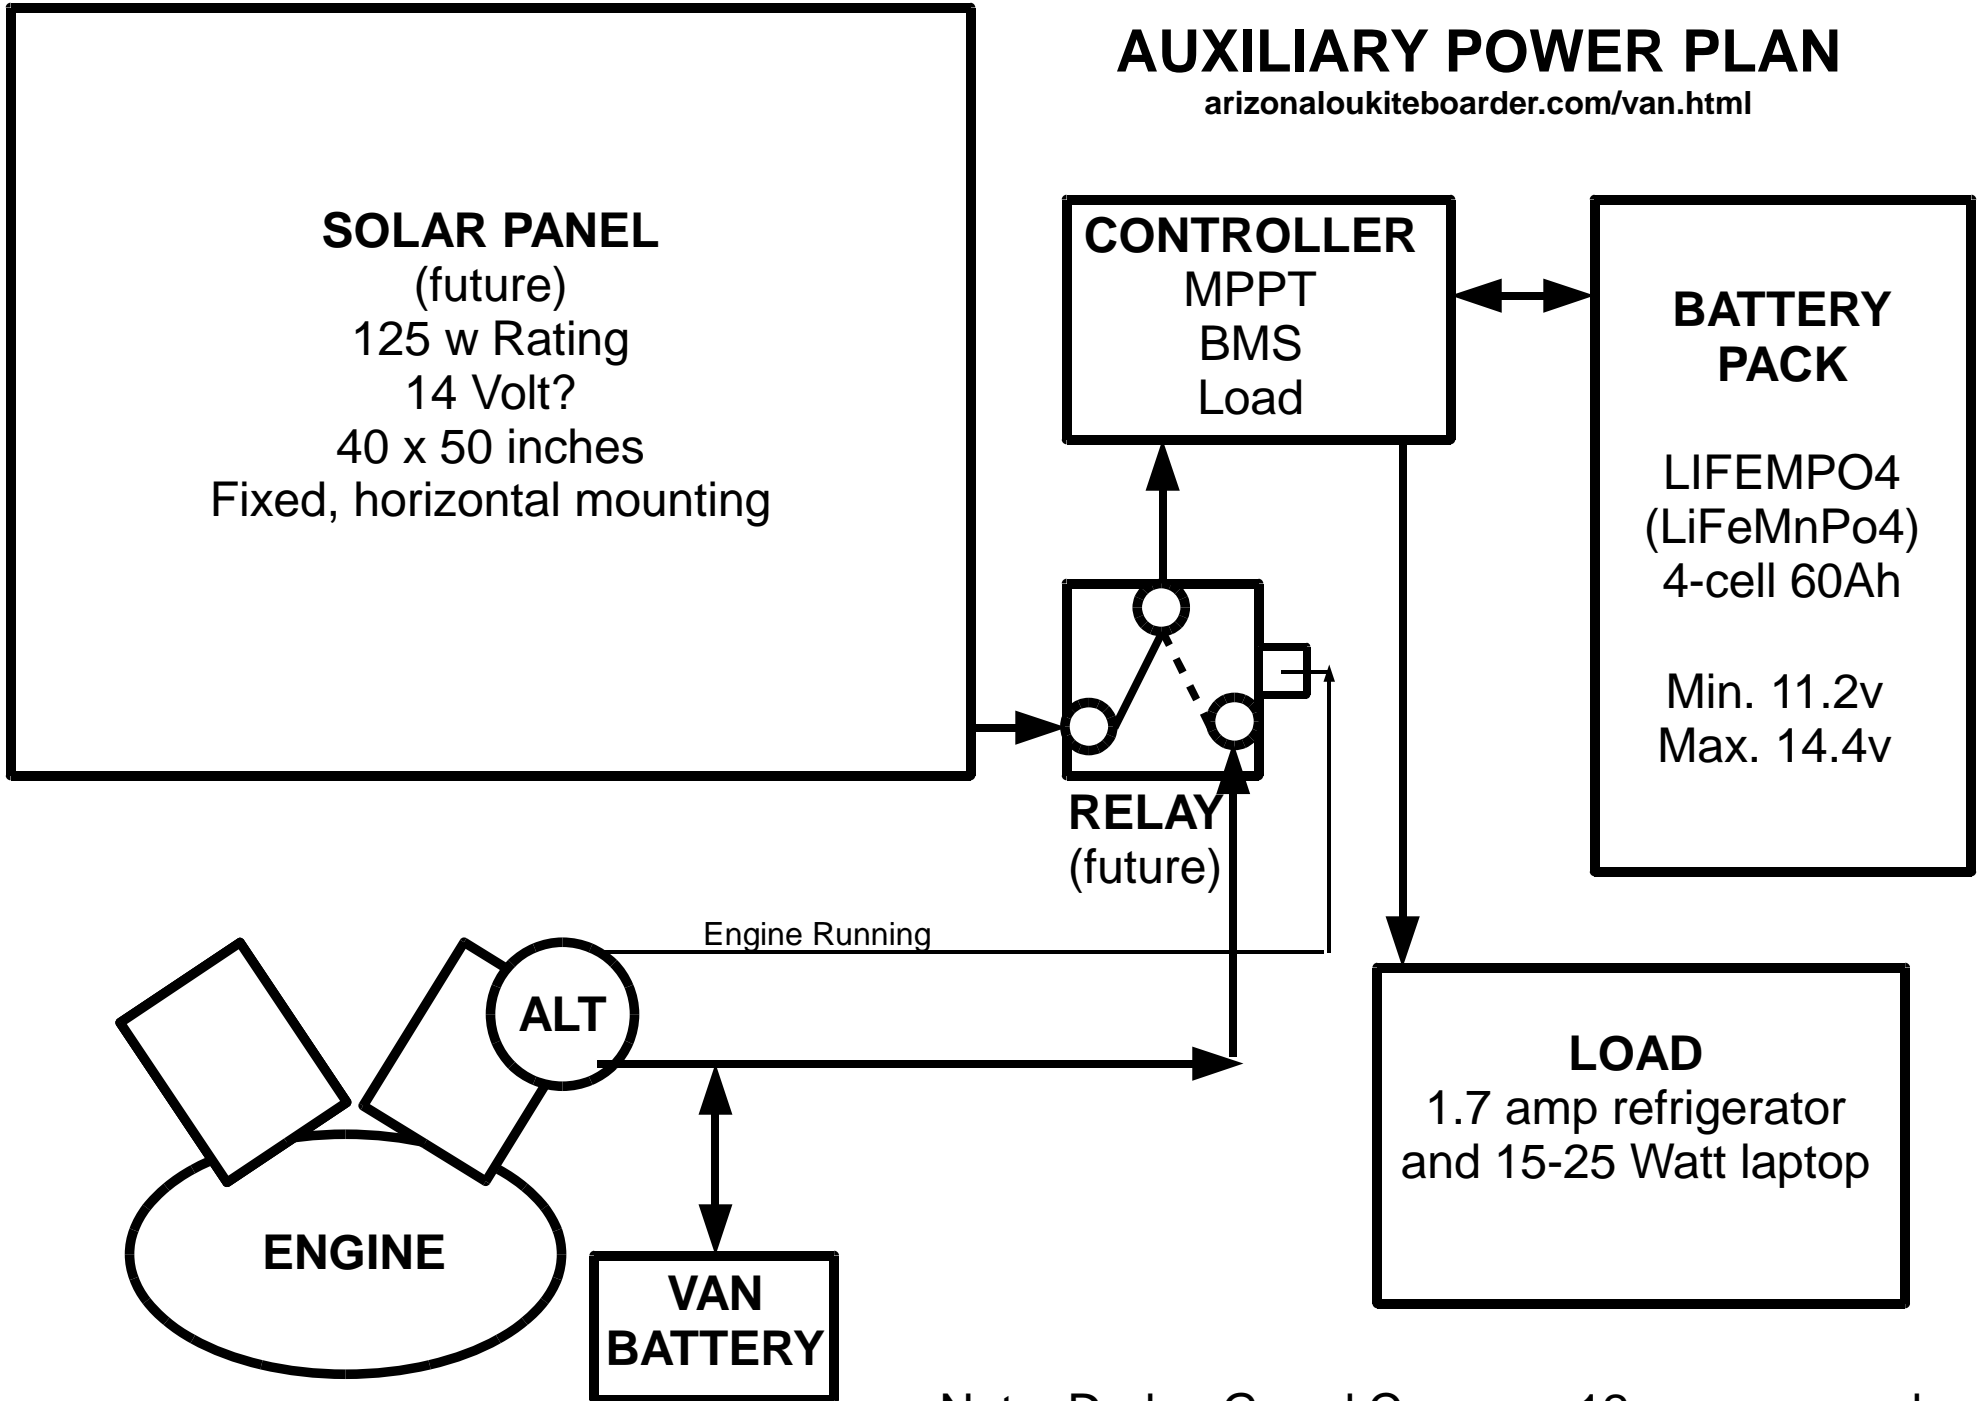

# AUXILIARY POWER PLAN

[arizonaloukiteboarder.com/van.html](http://arizonaloukiteboarder.com/van.html)

Louis Self, Phoenix, AZ

Note: Dodge Grand Caravan; 12v neg. ground; drive about 5 miles a day; 30-35 deg. latitude